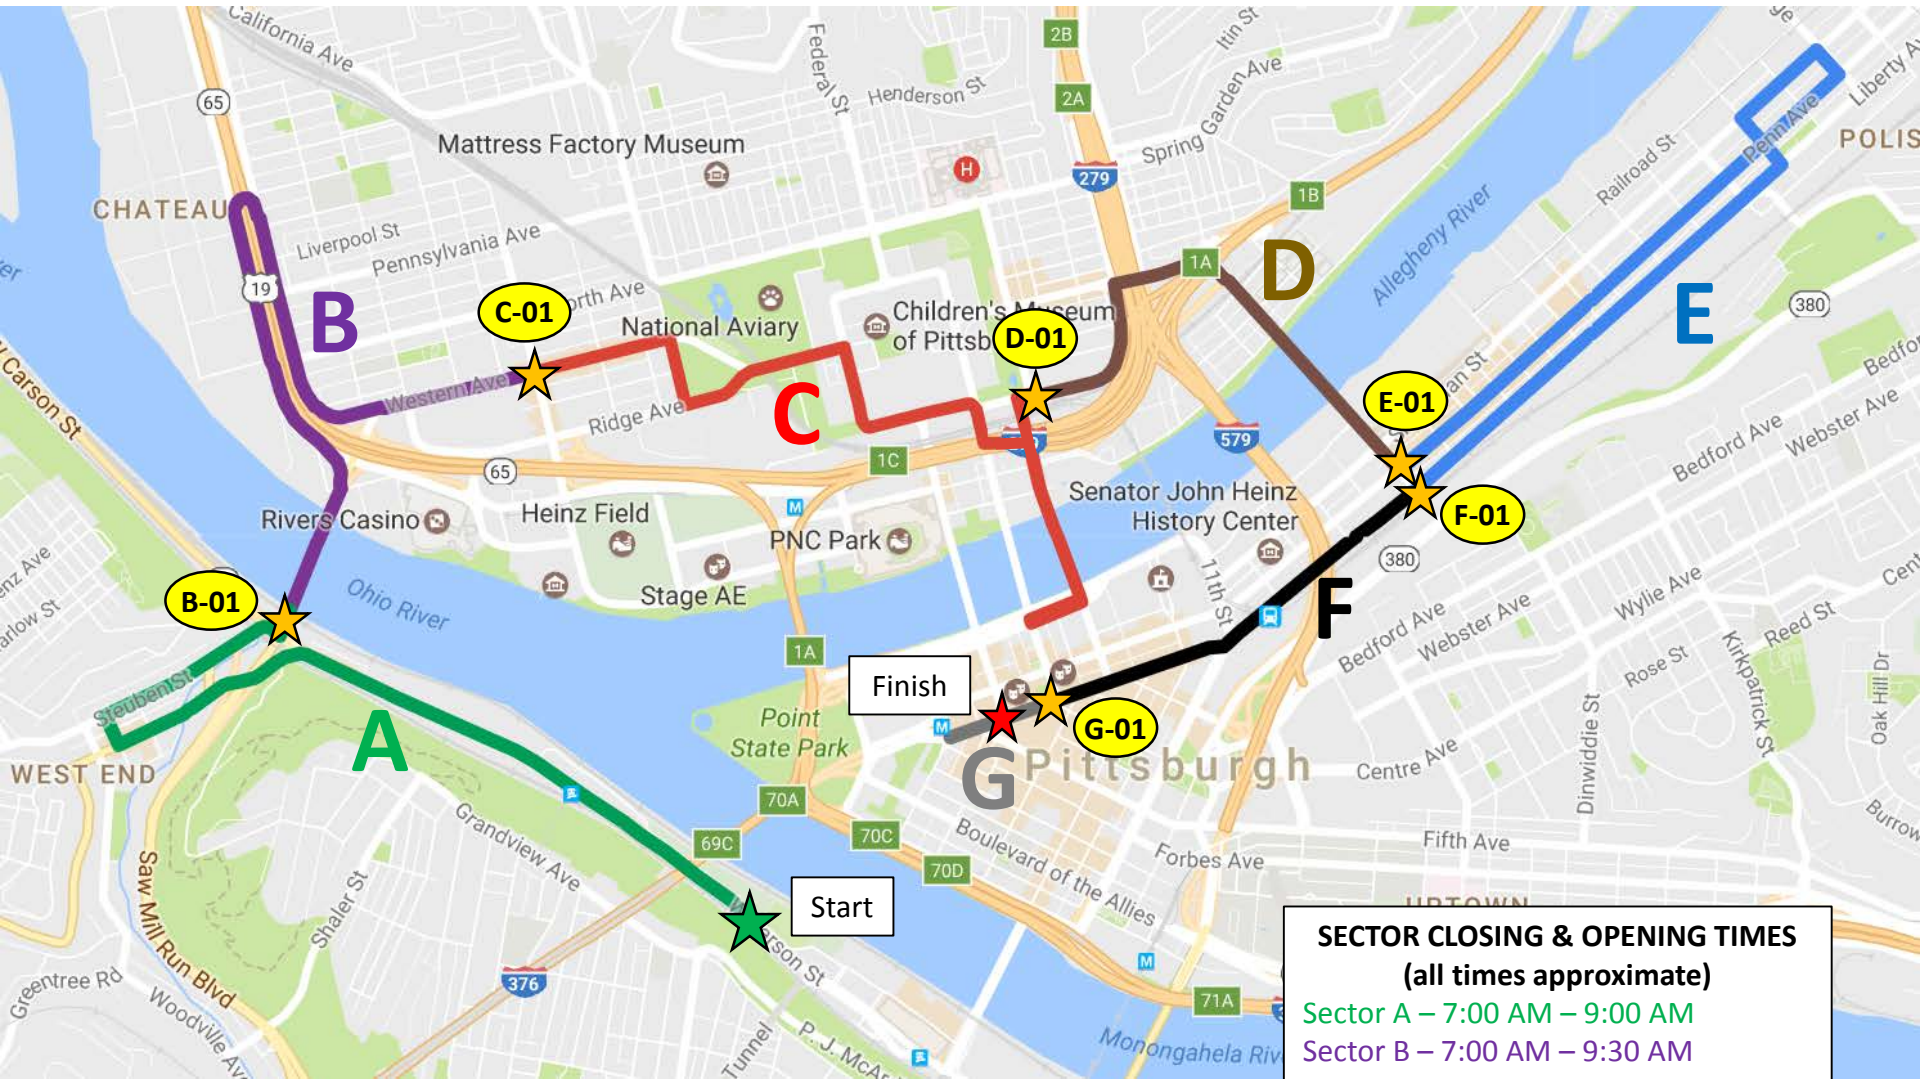

2017 EQT Pittsburgh 10 Miler – Sector Closure Map

★ Checkpoint for opening roads.
C-01 Officer Assignments with special instructions.

SECTOR CLOSING & OPENING TIMES (all times approximate)	
Sector A	7:00 AM – 9:00 AM
Sector B	7:00 AM – 9:30 AM
Sector C	7:00 AM – 10:00 AM
Sector D	7:00 AM – 10:15 AM
Sector E	7:00 AM – 10:45 AM
Sector F	7:00 AM – 11:00 AM
Sector G	6:00 AM – 12:00 PM